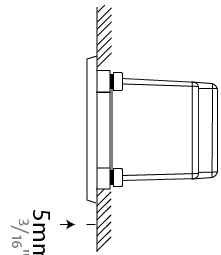

60mm 2 3/8"

5mm 3/16"

65mm 2 9/16"

2.2kg / 4.85 lbs